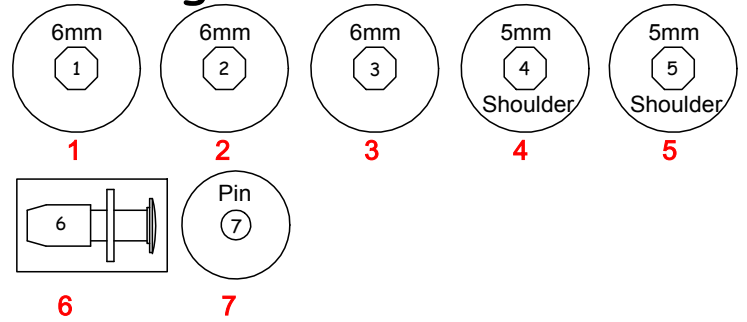

Inner Lower Cowl

Right Lower Cowl

Left Lower Cowl

Right Inner Cowl

Left Inner Cowl

Engine Guard Covers

Right Middle Cowl

(Remove Mirror Cover First)

Left Middle Cowl

(Remove Mirror Cover First)

Left Side Cover

Right Side Cover

Windscreen

Inner Screen Cowl

Left & Right Mirrors

Rear Fender