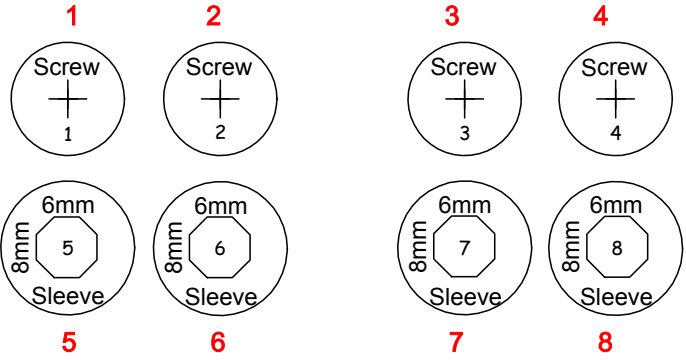

Inner Lower Cowl

Right Lower Cowl

Left Lower Cowl

Right Inner Cowl

Left Inner Cowl

Engine Guard Covers

Right Middle Cowl

(Remove Mirror Cover First)

Left Middle Cowl

(Remove Mirror Cover First)

Left Side Cover

Right Side Cover

Windscreen

Inner Screen Cowl

Left & Right Mirrors

Rear Fender