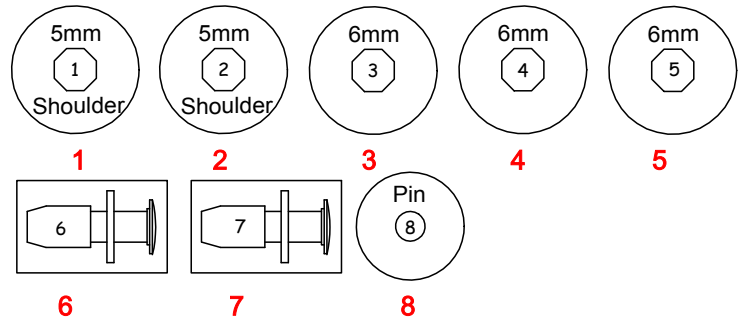

Inner Lower Cowl

Right Lower Cowl

Left Lower Cowl

Right Inner Cowl

Left Inner Cowl

Engine Guard Covers

Right Middle Cowl

(Remove Mirror Cover First)

Left Middle Cowl

(Remove Mirror Cover First)

Left Side Cover

Right Side Cover

Windscreen

Inner Screen Cowl

Left & Right Mirrors

Rear Fender