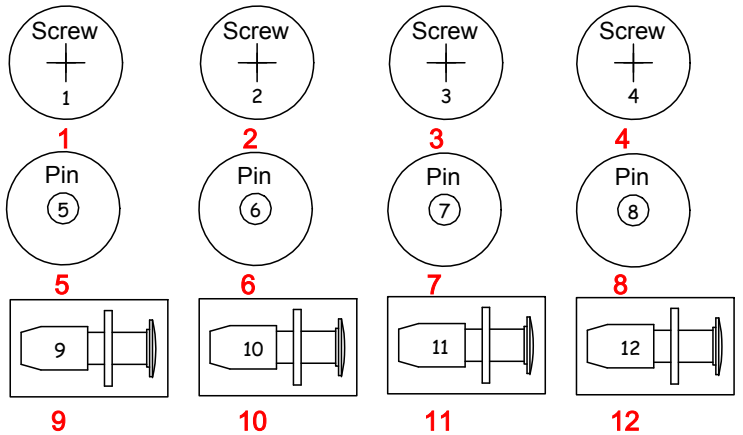

Inner Lower Cowl

Right Lower Cowl

Left Lower Cowl

Right Inner Cowl

Left Inner Cowl

Engine Guard Covers

Right Middle Cowl

(Remove Mirror Cover First)

Left Middle Cowl

(Remove Mirror Cover First)

Left Side Cover

Right Side Cover

Windscreen

Inner Screen Cowl

Left & Right Mirrors

Rear Fender