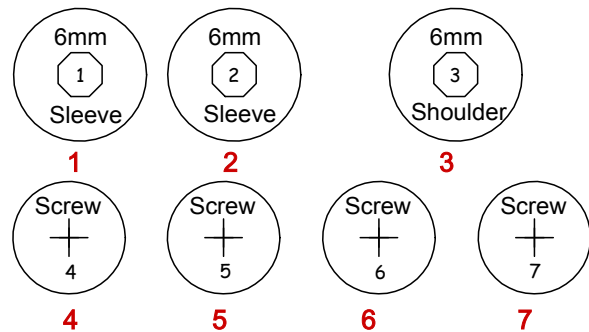

Inner Lower Cowl

Right Lower Cowl

Left Lower Cowl

Right Inner Cowl

Left Inner Cowl

Engine Guard Covers

Right Middle Cowl

(Remove Mirror Cover First)

Left Middle Cowl

(Remove Mirror Cover First)

Left Side Cover

Right Side Cover

Windscreen

Inner Screen Cowl

Left & Right Mirrors

Rear Fender